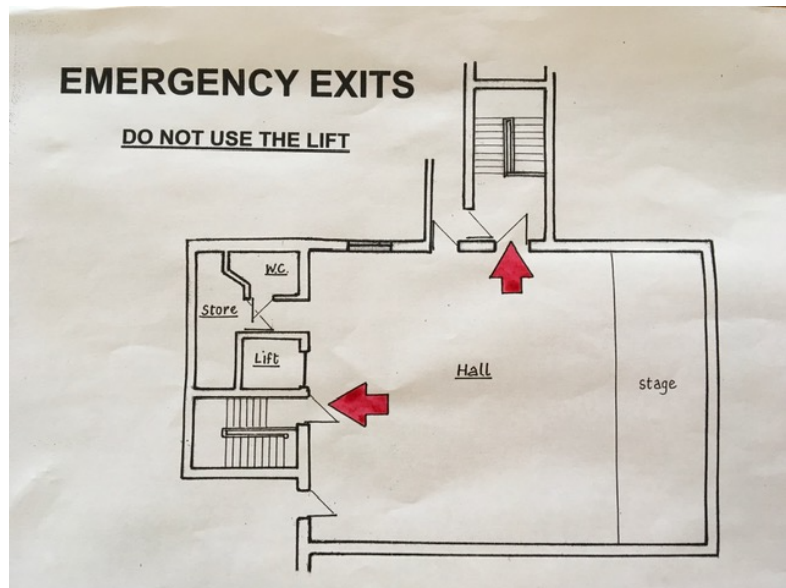

Fire procedures

**Tiverton United Church
St Peter Street
Tiverton
EX16 6NZ**

If you discover a fire Phone 999

1. Leave by the nearest EXIT
2. Sound the alarm en route
3. Do not use the lift
4. Do not stop to collect personal belongings
5. Do not re-enter the building
6. Assemble at the front of the building (St Peter Street) or in the rear garden with access to Amory House garden.

If you hear the fire alarm

.....
As above without step 2

Fire procedures

**Bethel Pentecostal
Fellowship
St Andrew Street(North)
Tiverton
EX16 6PH**

If you discover a fire Phone 999

1. Leave by the nearest EXIT
2. Sound the alarm en route
3. Do not stop to collect personal belongings
4. Do not re-enter the building
5. Assemble at the front of the building or at the back in Ham Place.